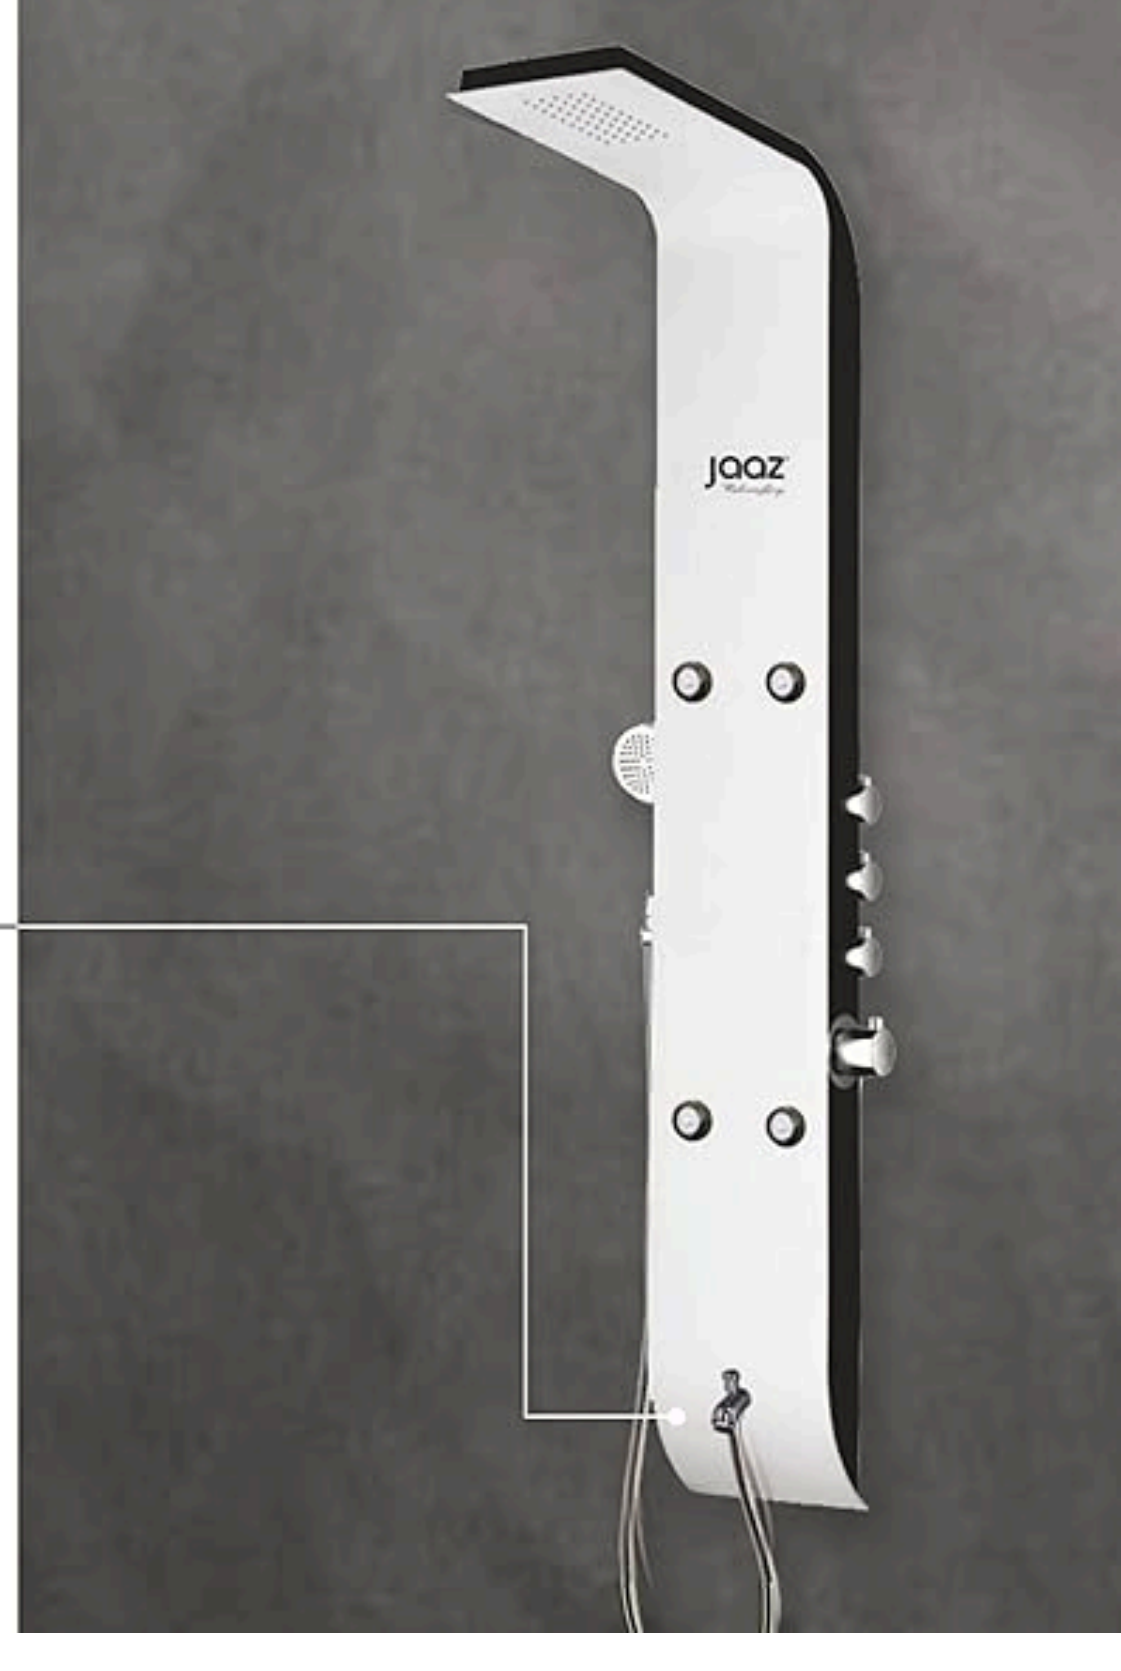

MRP: ₹ 36,950.00 (Incl. of all taxes)

Liva SHOWER PANEL

The Power Of
3-WAY FUNCTION
Massage Body Jets

DIVERTER FUNCTION

A Key Switch 4 Function

- Head Shower
- Massage Jet
- Hand Shower
- Spout

HAND SHOWER

Silicone Nozzle Easy to Clean

RAINFALL DELIGHT

Immerse yourself in pure bliss every day with Jaaz's Liva Shower's Rainfall Mode

SPOUT FAUCET

Indulge in a lavish foam with the distinctive water innovation of our spout faucet

Coin-Aerator
From Neoperl Aerator (Germany)

Foam Flow Spout

LIVA MULTIFUNCTION SHOWER PANEL

The Liva Multifunction Shower Panel is a sophisticated addition to any bathroom, offering a range of features designed for an enhanced and luxurious shower experience.

TECHNICAL DETAILS

- 1st Manufacturer of Shower Panel in India Since 2009 | Warranty: 3 Years
- Maintenance Free Coin Aerator for Spout of Neoperl (Germany). We use Vernet (France) for Thermostatic Mixer Cartridge & Sedal (Spain) for Diverter Cartridge.
- Five Shower Function : 1. Rain Shower (50 Nozzle) 2. Hand Shower (80 Nozzle) 3. Four Massage Jets (88 Nozzle) with 3 function (Spray, Massage and Mist) 5. Foam Flow Spout.
- Served at 750 + Location of India | 15000 + Happy Customer
- 0.5 HP pressure pump is required for best performance